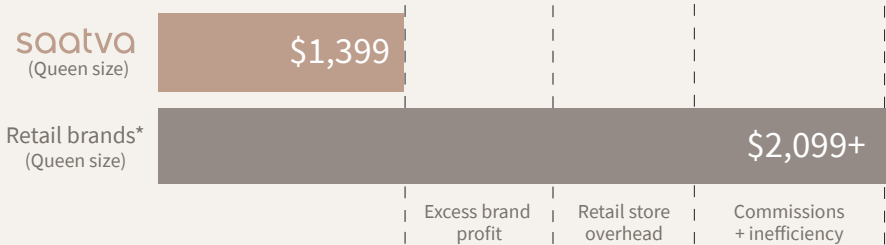

*Stearns & Foster Reserve No. 3 Luxury Firm Euro Pillow Top Mattress at us-Mattress.com ($2,749)