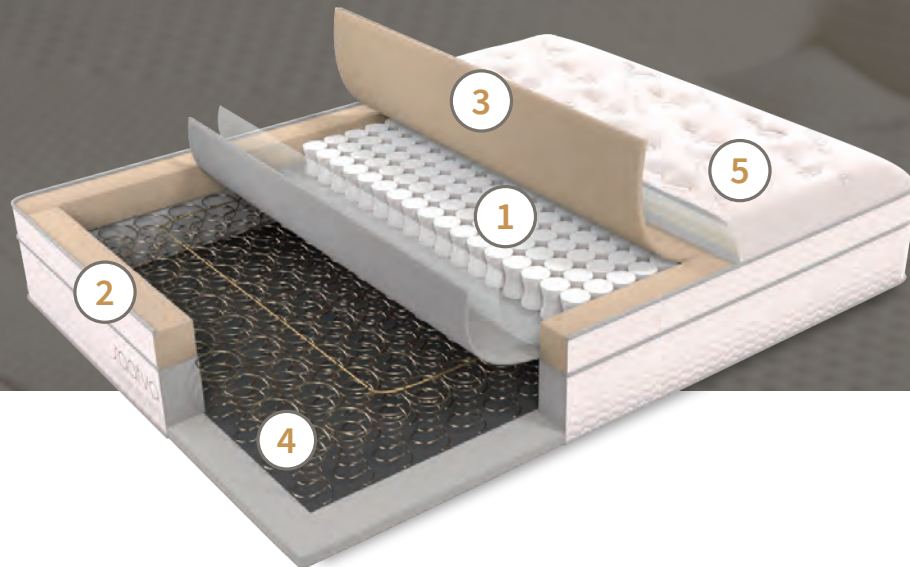

Handcrafted luxury built for sustainability

We've uniquely combined the top 5 features found in ultra-luxury innerspring mattresses to make the perfectly affordable luxury mattress.

1. Individually wrapped comfort coils

The most advanced coil system in the luxury mattress market, our individually encased coils provide optimal airflow and minimal motion transfer. Our coils work together to respond and contour every body shape.

2. Dual perimeter edge support system

Saatva's upper comfort coil system is encased in foam along the perimeter, which adds more sleep surface, edge support and adds durability that deters sag. Only ultra-premium mattresses have this feature.

3. Spinal support enhancement

We've added a premium layer of visco-elastic memory foam, along with active wire support, in the

center third of our mattress. This provides pressure relief, reduces stress and tension in the lower back, and promotes spinal alignment.

4. Steel coil base support system

Our tempered steel support lower coil base creates a highly supportive, durable mattress designed to prevent sagging and provide optimal airflow through coils. All Saatva coil units are tempered three times and oven baked.

5. Organic cotton cover and euro pillow top

Tucked under our rich, organic cotton cover, our euro pillow top offers more wadding and cushioning materials than most typical pillow tops. Our super plush pillow top is designed not to shift or lose shape.