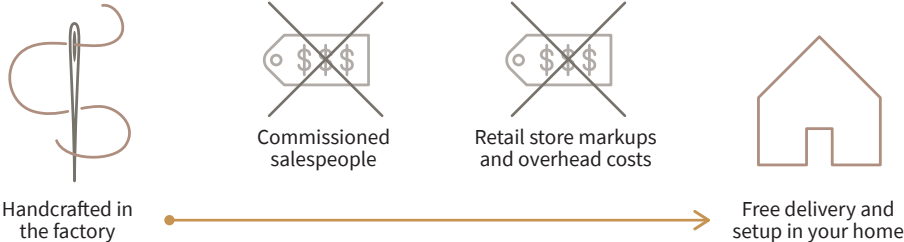

Now, the Saatva mattress is America's #1 selling innerspring mattress online.

Let's face it — mattress shopping has been notoriously frustrating. Newly-developed technologies are slow to reach retail outlets, and premium products are prohibitively expensive. At Saatva, our mattresses feature cutting-edge sleep technology and ultra-premium materials at up to 70% off the retail price in stores. As an online-only retailer, we have eliminated the cost associated with the traditional mattress industry, such as store rent, sales commissions, inventory inefficiency, and other mark-ups.